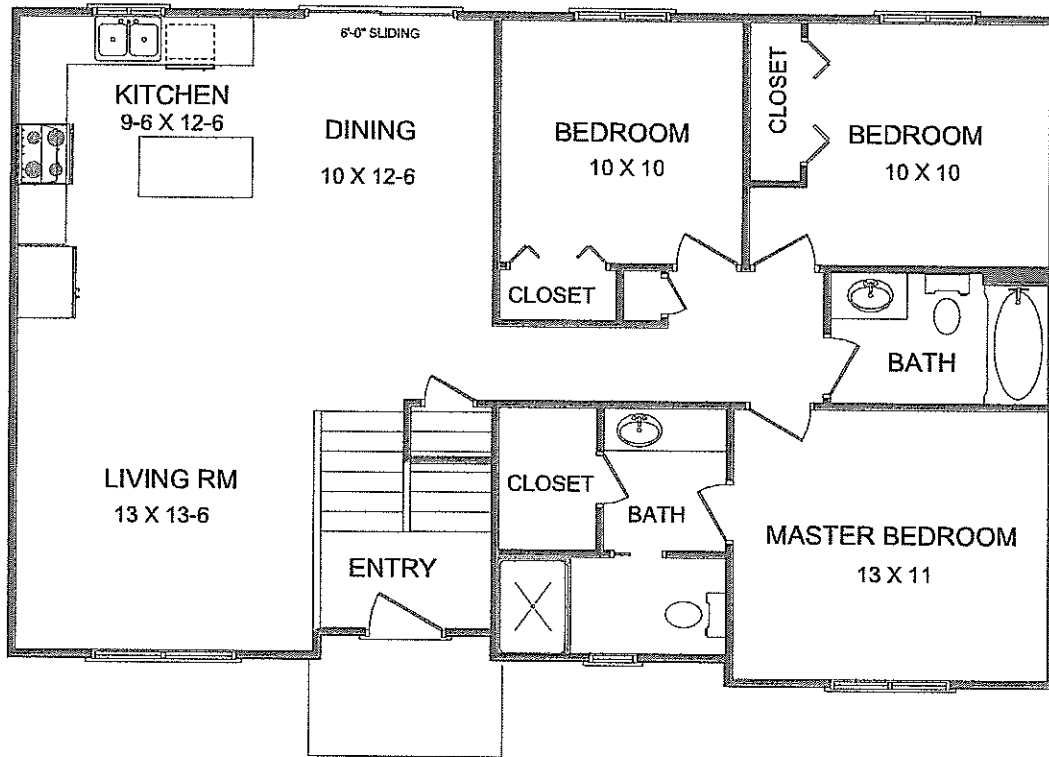

RAVAE LANE  
 LOT 7; BLK \_\_\_\_\_; SOUTHERN RIDGE  
 BLAIR, NEBRASKA

**FOUNDATION/LOWER LEVEL**

SCALE 1/8" = 1'-0"