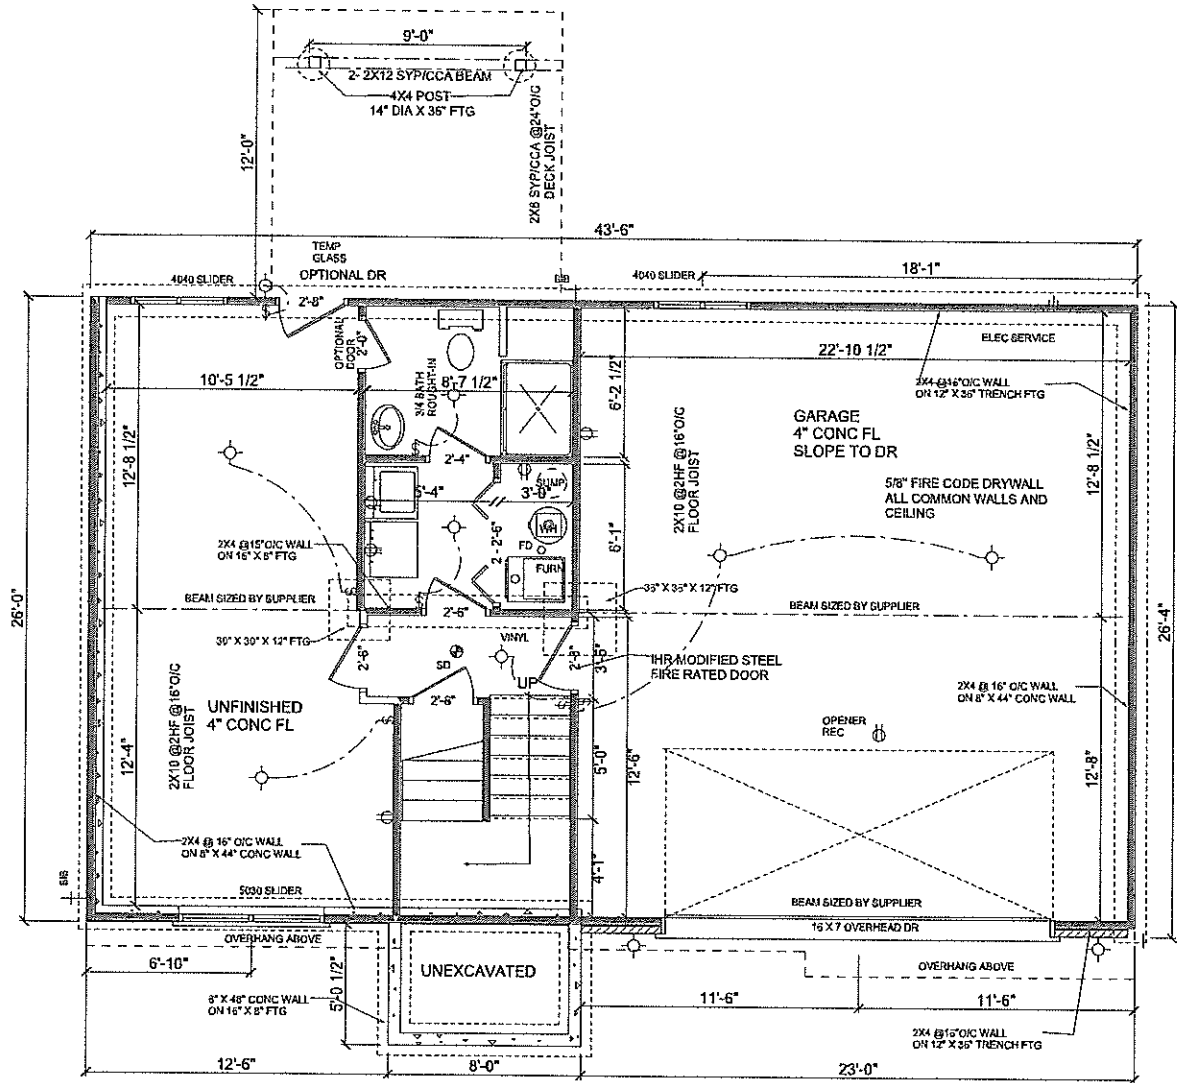

RAVAE LANE  
 LOT 7; BLK \_\_\_\_\_; SOUTHERN RIDGE  
 BLAIR, NEBRASKA

**FOUNDATION/LOWER LEVEL**

SCALE 1/8" = 1'-0"