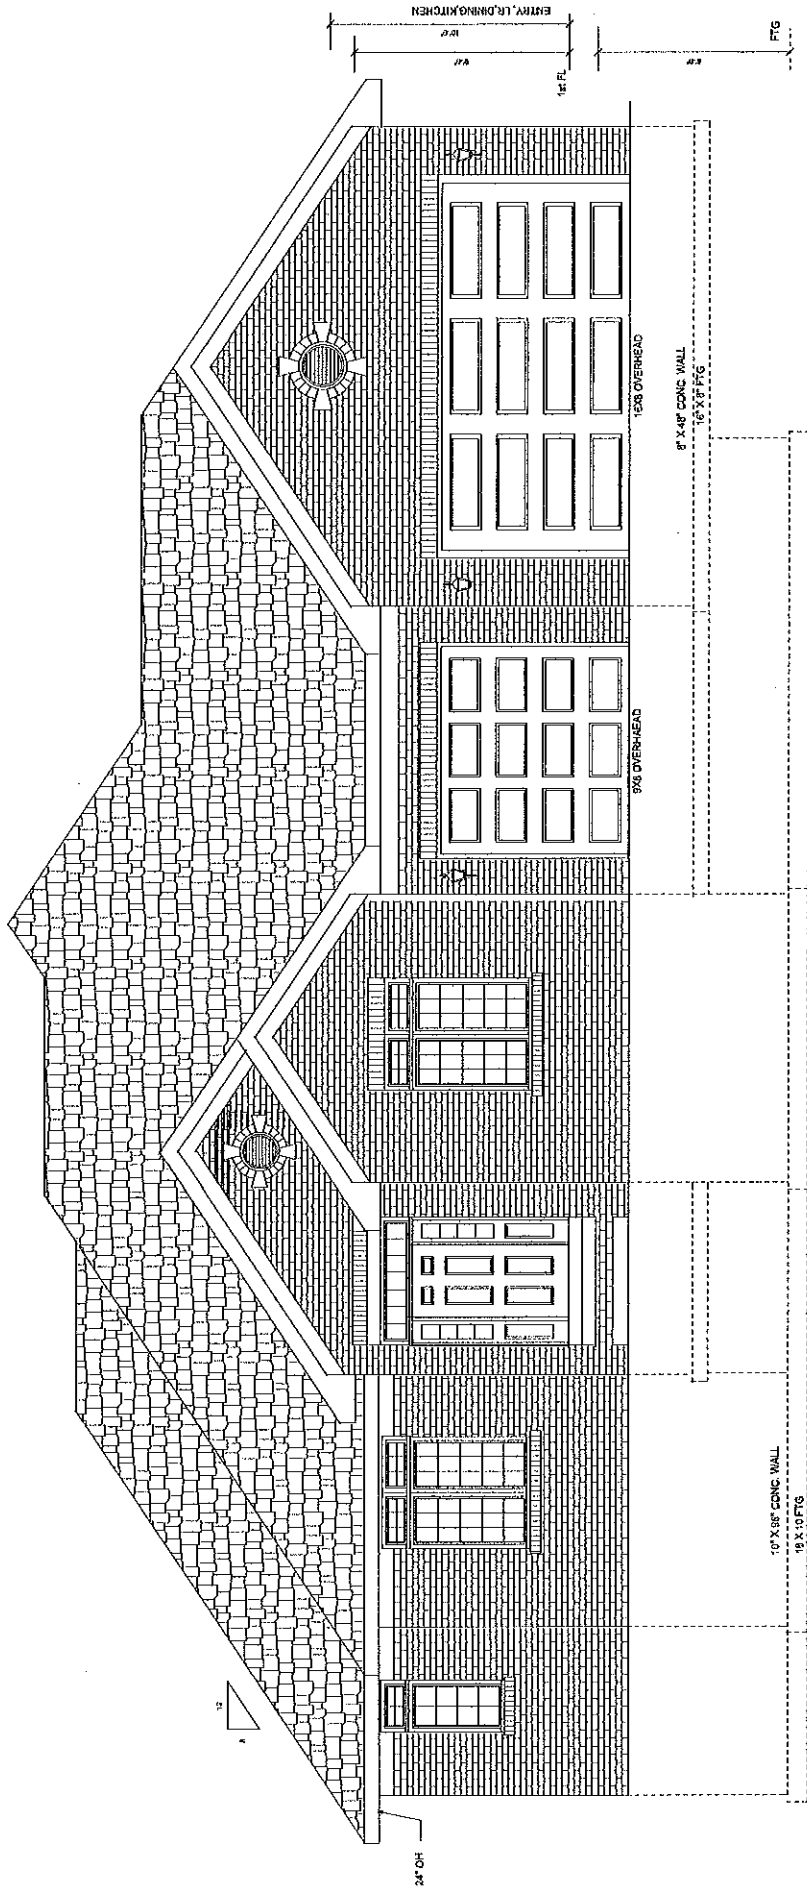

7727 SOUTH 28th STREET
 LOT 12; BLK 4; STONE RIDGE ESTATES 3rd ADDITION
 LINCOLN, LANCASTER COUNTY, NEBRASKA

FRONT

FIRST FLOOR 1810 SQ. FT.
SCALE 1/4" = 1'-0"