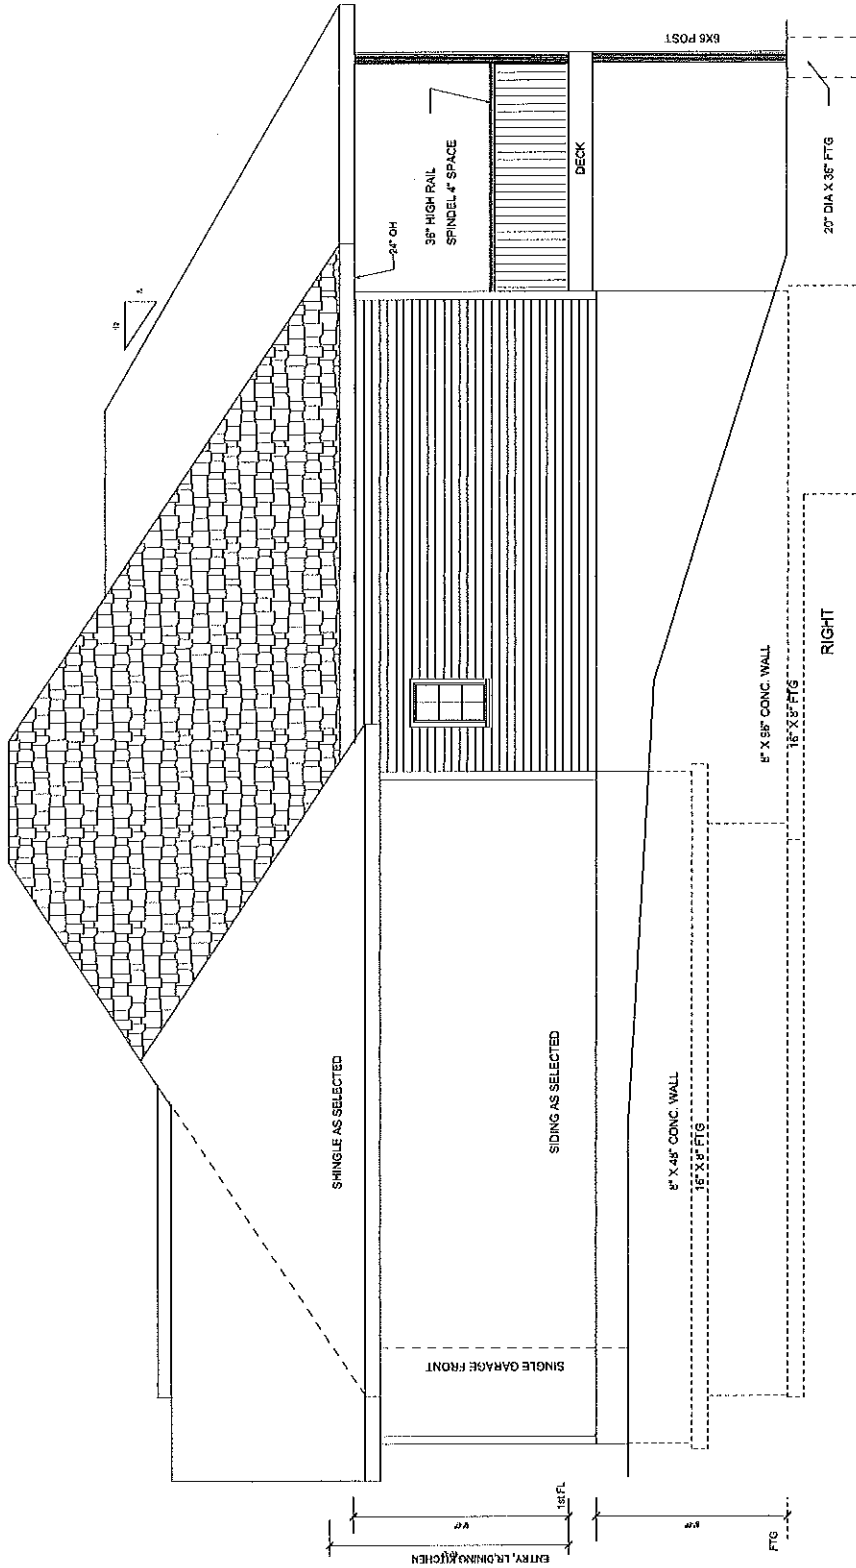

7727 SOUTH 28th STREET
 LOT 12; BLK 4; STONE RIDGE ESTATES 3rd ADDITION
 LINCOLN, LANCASTER COUNTY, NEBRASKA

FRONT

FIRST FLOOR 1810 SQ. FT.
SCALE 1/4" = 1'-0"