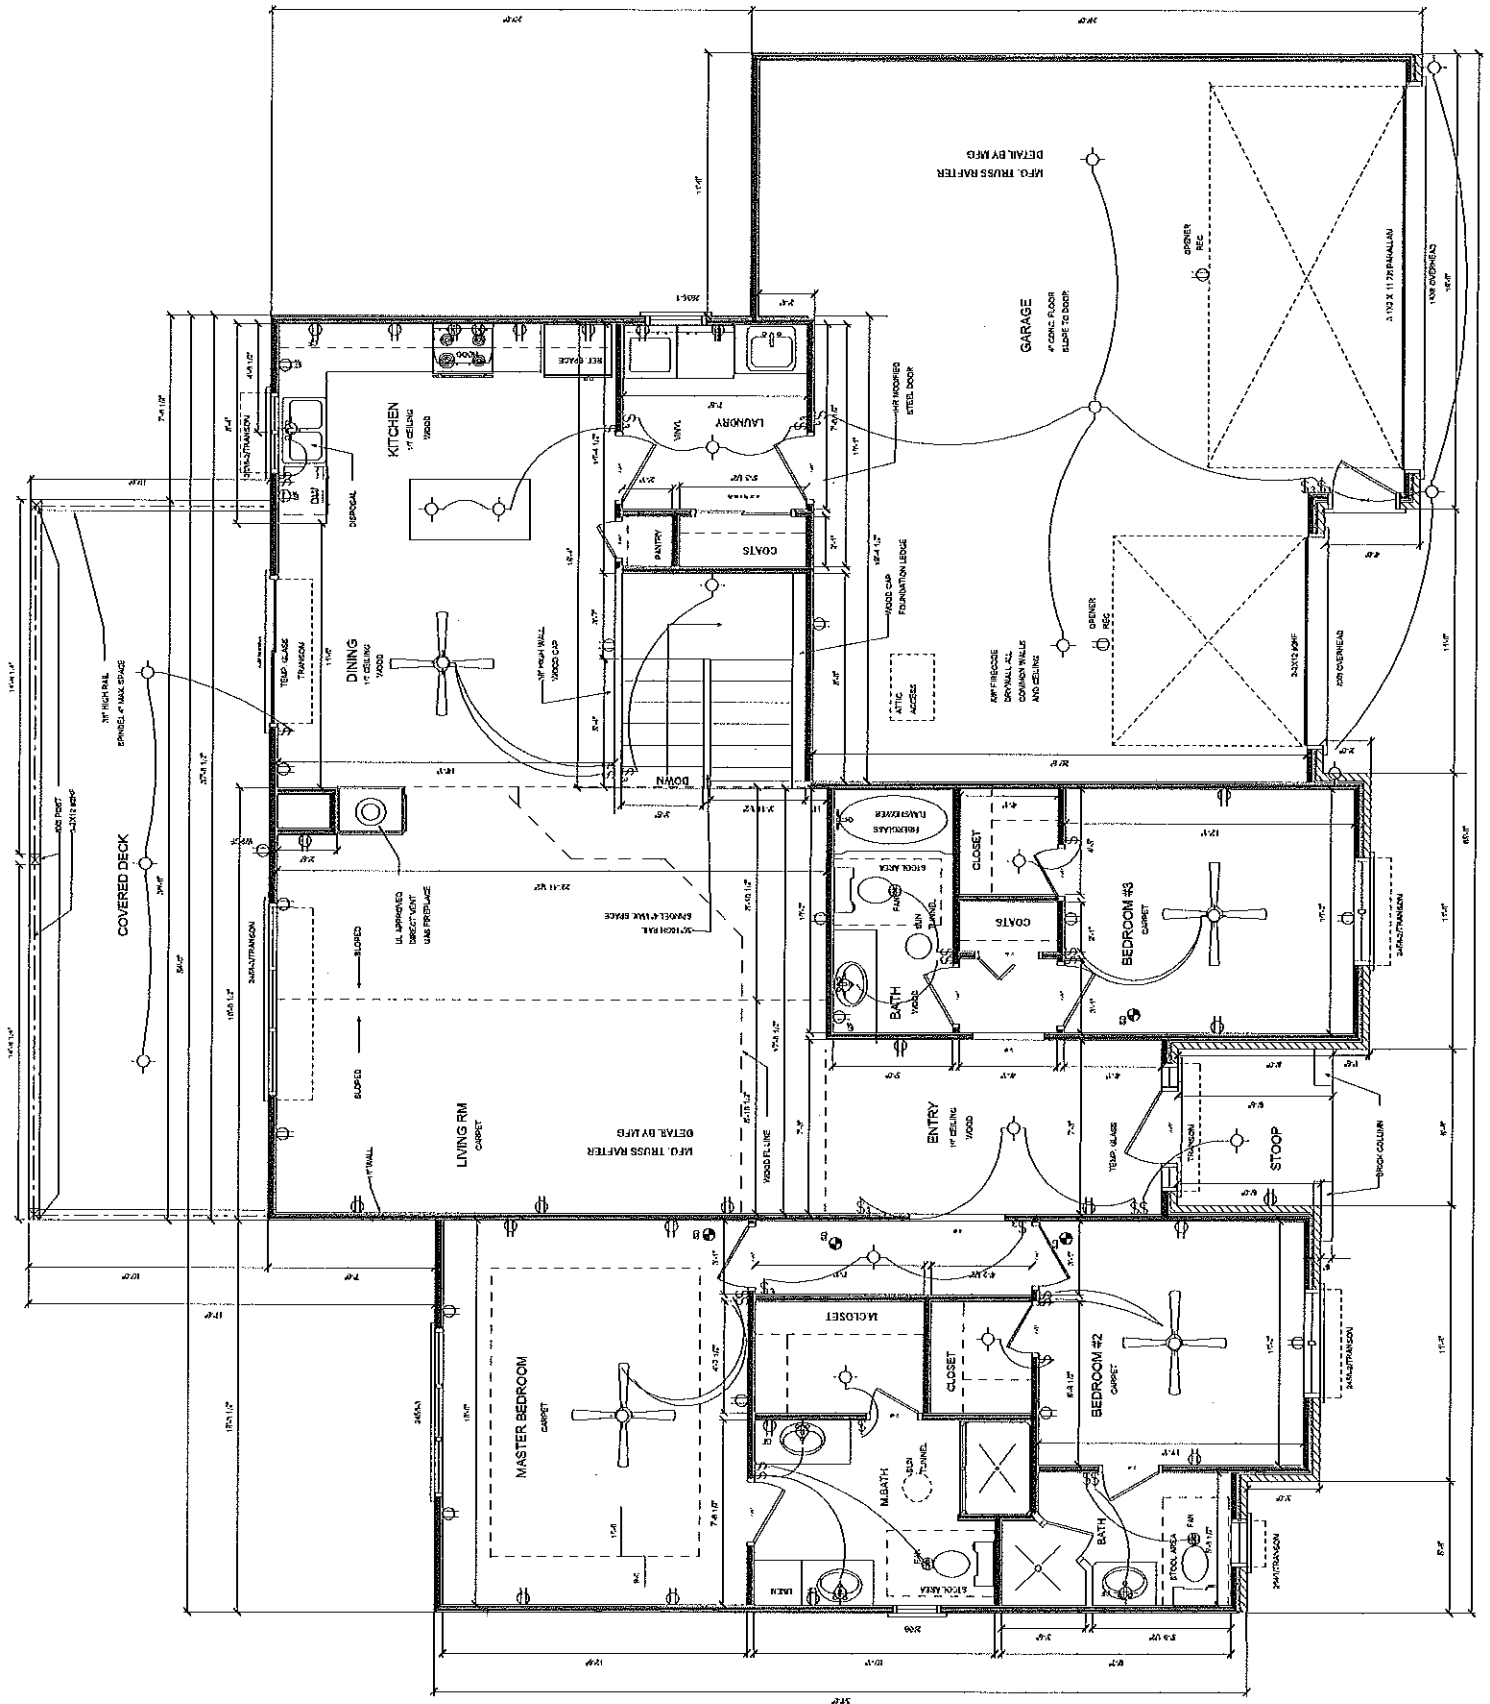

7727 SOUTH 28th STREET
 LOT 12; BLK 4; STONE RIDGE ESTATES 3rd ADDITION
 LINCOLN, LANCASTER COUNTY, NEBRASKA

FRONT

FIRST FLOOR 1810 SQ. FT.
SCALE 1/4" = 1'-0"