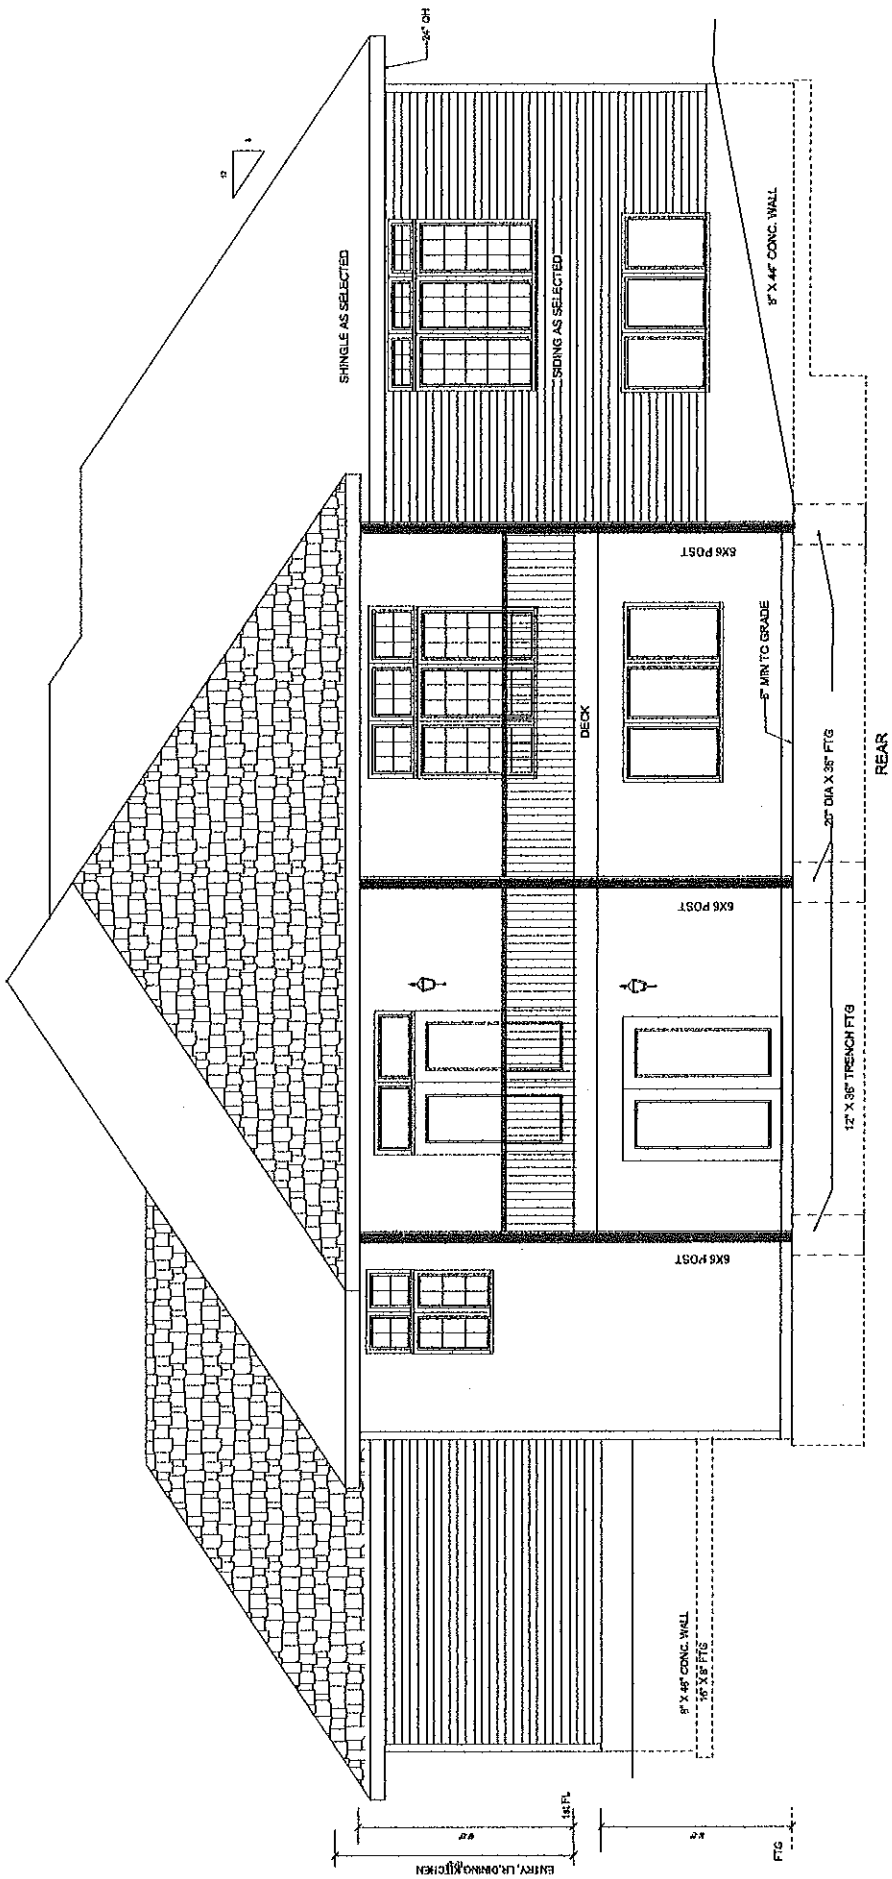

7727 SOUTH 28th STREET
 LOT 12; BLK 4; STONE RIDGE ESTATES 3rd ADDITION
 LINCOLN, LANCASTER COUNTY, NEBRASKA

FRONT

FIRST FLOOR 1810 SQ. FT.
SCALE 1/4" = 1'-0"