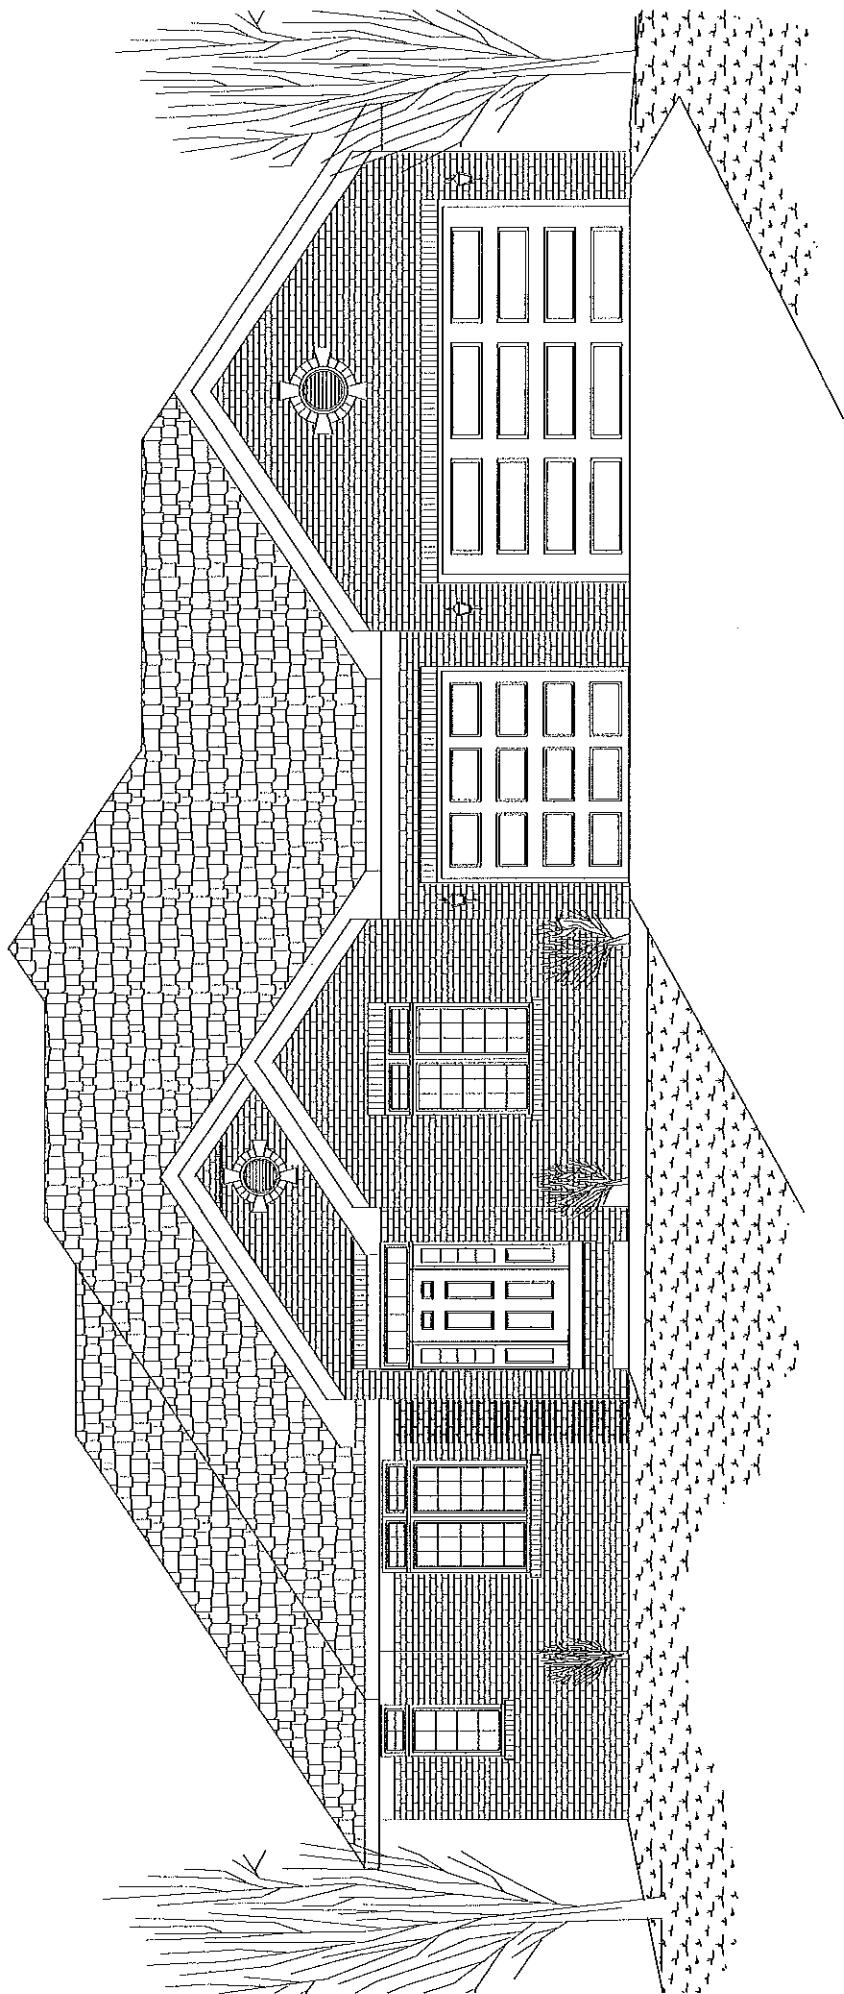

7727 SOUTH 28th STREET
 LOT 12; BLK 4; STONE RIDGE ESTATES 3rd ADDITION
 LINCOLN, LANCASTER COUNTY, NEBRASKA

FRONT

FIRST FLOOR 1810 SQ. FT.
SCALE 1/4" = 1'-0"